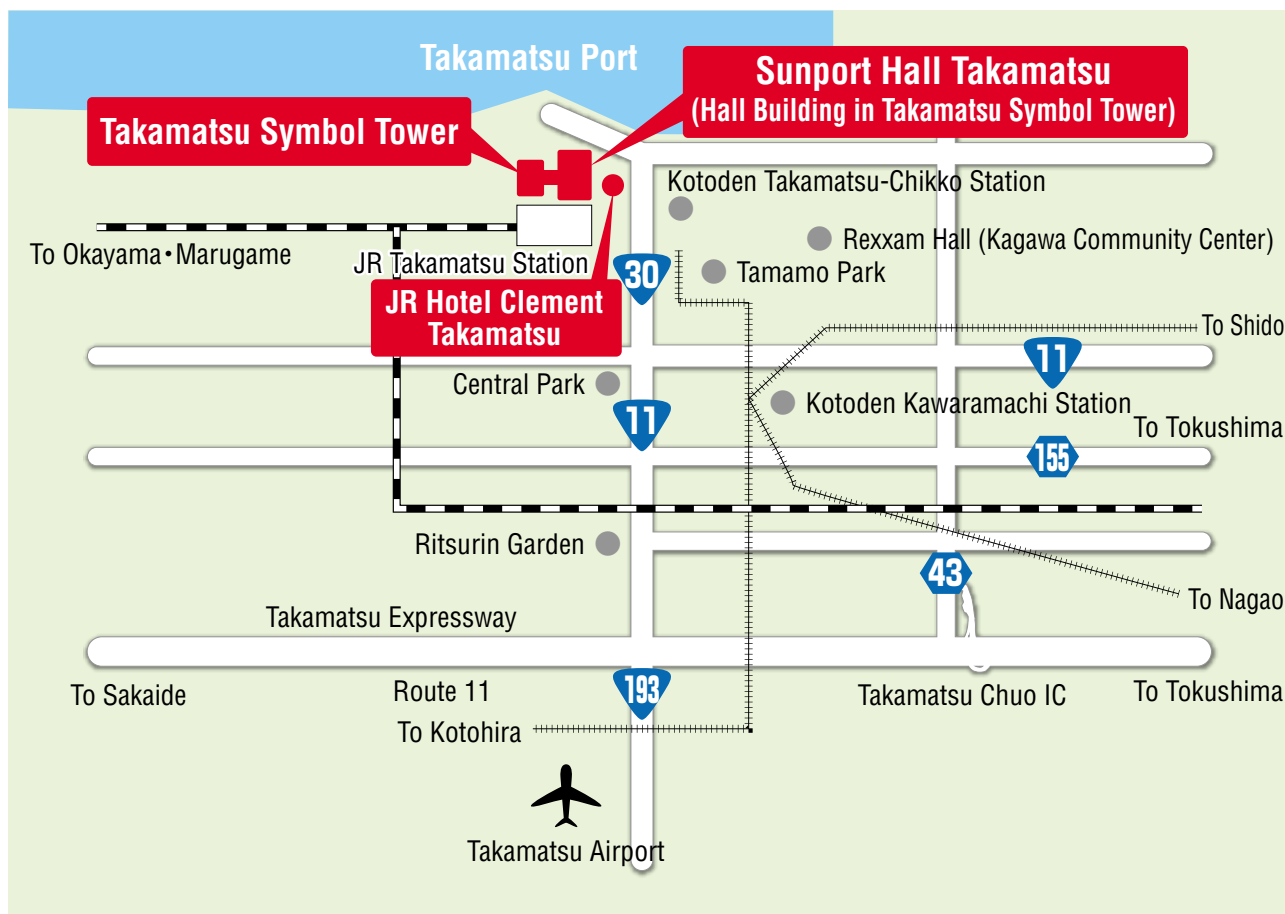

## Area Map

### ■ Sunport Hall Takamatsu

### ■ Takamatsu Symbol Tower

- About 3 min. on foot from JR Takamatsu Station
- About 5 min. on foot from Kotoden Takamatsu-Chikko Station
- About 2 min. on foot from Takamatsu Port
- About 20 min. by car from Takamatsu Chuo IC of the Takamatsu Expressway
- About 45 min. by Limousine bus for JR Takamatsu Station from Takamatsu Airport

### ■ JR Hotel Clement Takamatsu

- About 1 min. on foot from JR Takamatsu Station
- About 1 min. on foot from Kotoden Takamatsu-Chikko Station